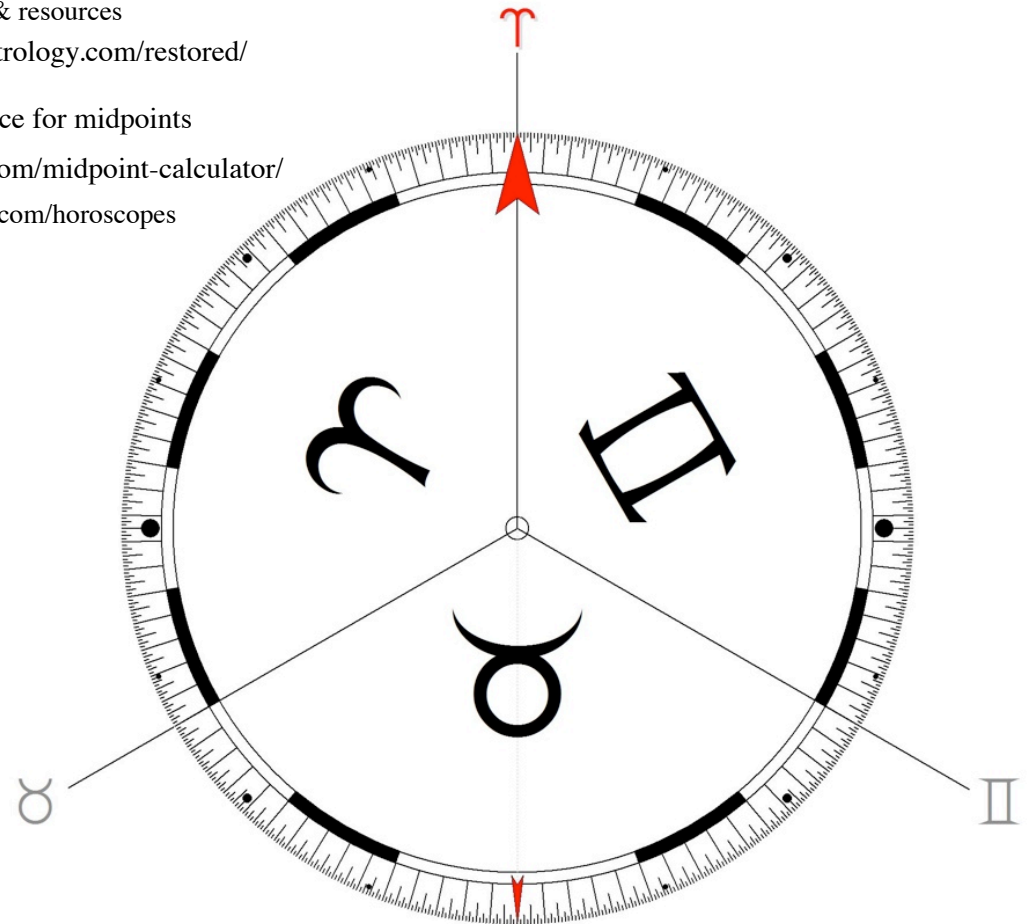

class slides & resources

<http://www.ambientastrology.com/restored/>

free online resource for midpoints

<http://teachmeastrology.com/midpoint-calculator/>

<http://www.astro.com/horoscopes>

Aries	0
Taurus	30
Gemini	60
Cancer	90
Leo	120
Virgo	150
Libra	180
Scorpio	210
Sagittarius	240
Capricorn	270
Aquarius	300
Pisces	330