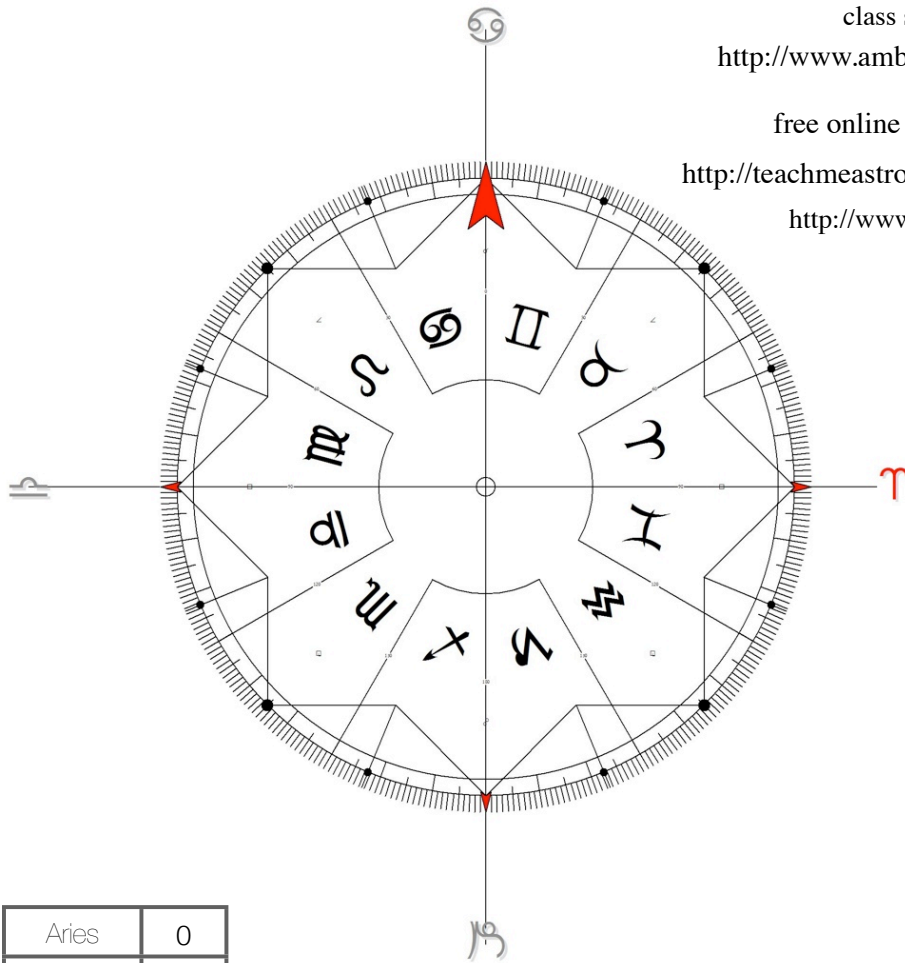

class slides & resources

<http://www.ambientastrology.com/restored/>

free online resource for midpoints

<http://teachmeastrology.com/midpoint-calculator/>

<http://www.astro.com/horoscopes>

Aries	0
Taurus	30
Gemini	60
Cancer	90
Leo	120
Virgo	150
Libra	180
Scorpio	210
Sagittarius	240
Capricorn	270
Aquarius	300
Pisces	330